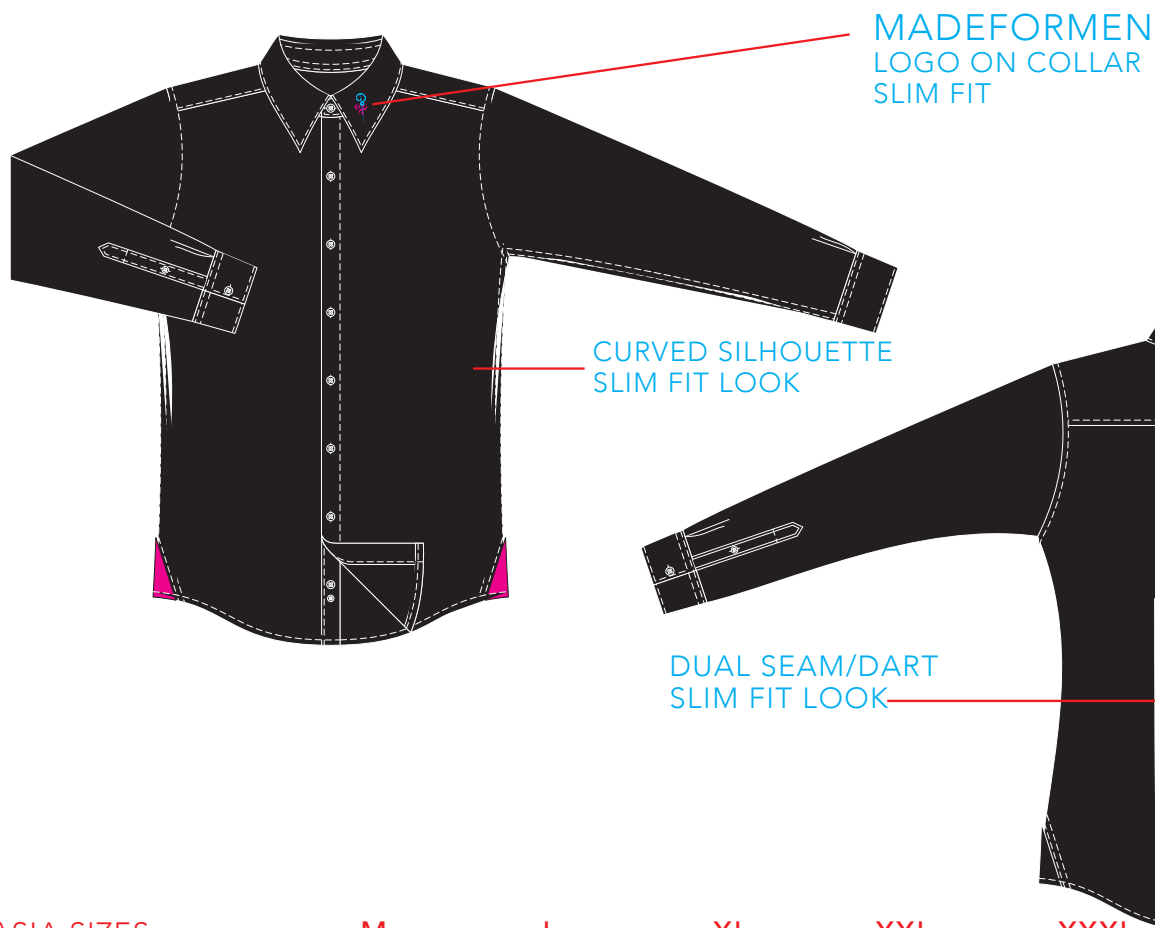

MADEFORMEN CUSTOM DRESS SHIRT GUIDELINES

XAVIER BLACK BUSINESS EXECUTIVE SLIM FIT

ASIA SIZES	M	L	XL	XXL	XXXL
CORRESPOND TO	USXS	USS	USM	USL	USXL
BUST	96CM	100CM	104CM	108CM	112CM
LENGTH	69CM	71CM	73CM	75CM	77CM
SHOULDER BREADTH	42CM	44CM	46CM	48CM	50CM
SLEEVE LENGTH	62CM	63CM	64CM	66CM	66CM